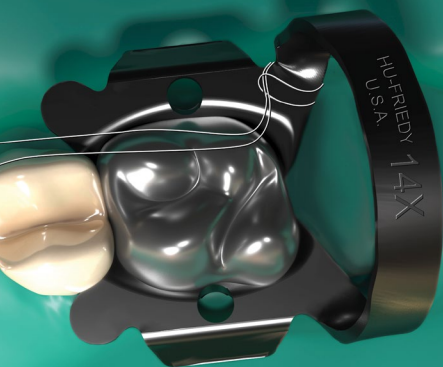

HU-FRIEDY STAINLESS STEEL MOLAR CROWNS

Experience the perfect fit for all patients

No matter what patient walks through your door, Hu-Friedy now has you covered more than ever before. **Our line of Stainless Steel Crowns has expanded to include Permanent Molar Crowns!** All of our Stainless Steel Crowns deliver all the features and benefits of our Pedo Crowns that you love, but now in the form of Permanent Crowns as well.

POINTS OF PERFORMANCE

These stainless steel primary and permanent molar crowns were developed to deliver consistent, accurate and predictable clinical outcomes, while allowing the practitioner to work more effectively and efficiently, ensuring more time for value-added services such as patient education and treatment planning.

- **More narrow mesial-distal maxillary first primary molar width** for quicker adjacent crown placement
- **Ideal wall height** meaning less trimming and crimping (if at all!)
- **Pre-trimmed, crimped and contoured surfaces** for less time spent chairside
- **Accurate occlusal anatomy** mimicking the natural tooth
- **Optimal occlusal thickness** with superior resilience to abrasion and perforation

STAINLESS STEEL CROWNS KIT PART CODES

Pedo Crowns Intro Kit	SSC-KIT
Permanent Crowns Intro Kit	SSC-PKIT
Permanent Crowns Master Kit	SSC-PKITM

HU-FRIEDY STAINLESS STEEL CROWNS

Refill Part Codes

KEY

Pediatric Crown