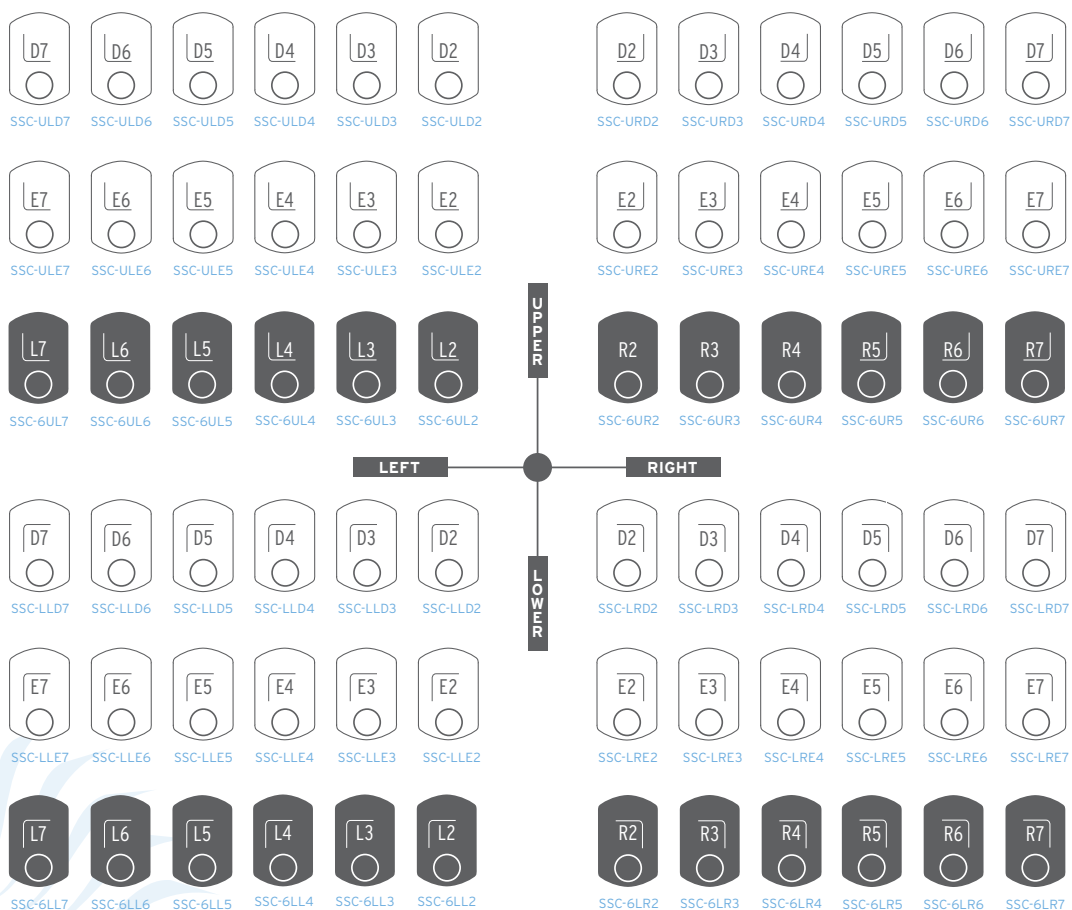

HU-FRIEDY STAINLESS STEEL CROWNS

Refill Part Codes

KEY

Pediatric Crown

Permanent Crown