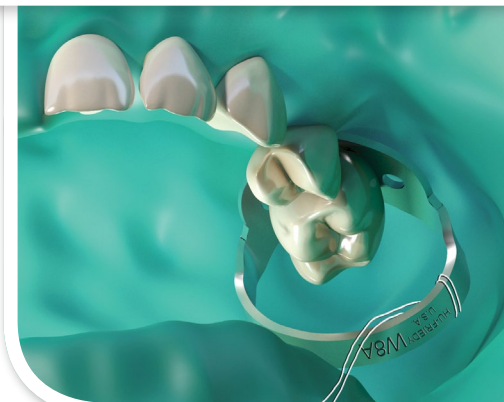

HU-FRIEDY STAINLESS STEEL MOLAR CROWNS

Experience the perfect fit for all patients

No matter what patient walks through your door, Hu-Friedy now has you covered more than ever before. **Our line of Stainless Steel Crowns has expanded to include Permanent Molar Crowns!** All of our Stainless Steel Crowns deliver all the features and benefits of our Pedo Crowns that you love, but now in the form of Permanent Crowns as well.

POINTS OF PERFORMANCE

These stainless steel primary and permanent molar crowns were developed to deliver consistent, accurate and predictable clinical outcomes, while allowing the practitioner to work more effectively and efficiently, ensuring more time for value-added services such as patient education and treatment planning.

- **More narrow mesial-distal maxillary first primary molar width** for quicker adjacent crown placement
- **Ideal wall height** meaning less trimming and crimping (if at all!)
- **Pre-trimmed, crimped and contoured surfaces** for less time spent chairside
- **Accurate occlusal anatomy** mimicking the natural tooth
- **Optimal occlusal thickness** with superior resilience to abrasion and perforation